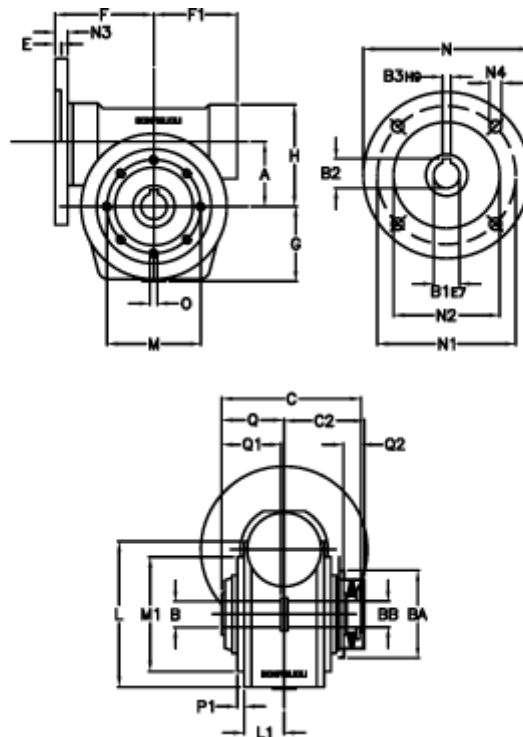

Article number: 390204902872716

Description: Worm Gear with Torque Limiter  
VF 49-L1-P-28 P71B5

## Measures

a = 49.50	C2 = 63,5	L1 = 36.8	O = M6x8
B = 25	Description = VF 49P-xx-71B5	m = 94	P1 = 2.5
B1 E7 = 14	E = 3.0	M1 = 68	Q = 51.0
B2 = 16.3	F = 70	N = 160	Q1 = 41
B3 H9 = 5	F1 = 63	N1 = 130	Q2 = 15
BA = 63	g = 56	N2 = 110	
BB H7 = 14	H = 80.0	N3 = 10.5	
C = 105	L = 107.5	N4 = 9,5	